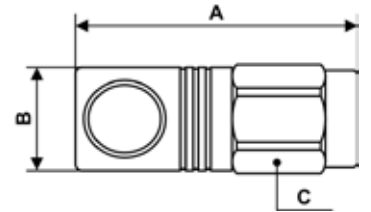

METAL SAFETY QUICK COUPLINGS - CSM 06

Parallel female thread coupler

Profile : ISO 6150C

Min / Max operating pressure 0 / 16 bar	Flow rate at 6 bar 833 l/min	ID passage 6 mm	Min. / Max temperature -15 / 70 °C
---	--	---------------------------	--

Part number	Female thread	Dim. A (mm)	Dim. B (mm)	Dim. C (mm)
CSM 061101	G1/4	52.5	22	20
CSM 061102	G3/8	60.5	22	21
CSM 061103	G1/2	63.5	22	25